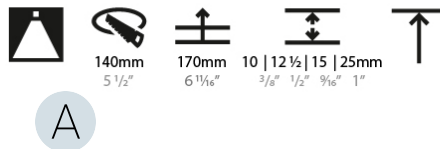

ELECTRICAL

Lamp Type: LED (Zhaga Standard)
Input Wattage (W): 13.2 / 16.5
Total Output Wattage (W): 12.1 / 14.7
Dimming: Tri-Mode (Non-Dimming and Phase Dimming (120Vac only) and 0-10V Dimming)
Driver Included: No
Driver Location: Recessed Housing
Driver Type: Constant Current - Universal
Driver Class: Class 2
Housing: See components
Input Voltage (V): 120 - 277
Constant Current (MA): 350

LED

Number of LEDs: 1
Color Temperature (°K): 2700 / 3000 / 3500 / 4000
Max. Delivered Lumen (lm): 814 / 877 / 911 / 930
Nominal Lumen (lm): 1246 / 1342 / 1396 / 1424
CRI: >90 CRI
Efficiency (%): 90.5
Lamp Life (hrs): 50000
Upon Request: RGB-W Tunable White Special Color Temperature Special LED

OPTICAL

Reflector°: 10
Optic°: Lens Pack - No Lens / Linear Spread Lens / Honeycomb / Spread Lens
Upon Request: Special Beam Angles

RATINGS AND CERTIFICATIONS

382, F 416-247-9319, www.zaneen.com
Certified by Intertek for North American Standards. At the end of the existing Model #. For assistance on 'custom' specifications, contact zteam@zaneen.com.
In a constant effort to supply the best product, we reserve the right to change specifications or materials without notice. The most recent specification sheets are found at zaneen.com
IP rating: IP20